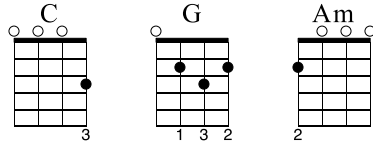

Melody from Dvorak's New World Symphony

Sign up for free ukulele skill builders at www.UkuleleInTheDark.com

arranged by Guido Heistek

Moderate ♩ = 120

Uke 1

Uke 2

Uke 1

Uke 2

Uke 1

Uke 2

Uke 1

Am 13 0-3-3 | G 14 2-3-0 | Am 15 0-3-2-3 | Am 16 0

Uke 2

0 | 2-0 | 0-2 | 0-2-0-1

Uke 1

C 17 0-3-3 | 18 0-2-0 | G 19 2-0-3-0 | 20 2