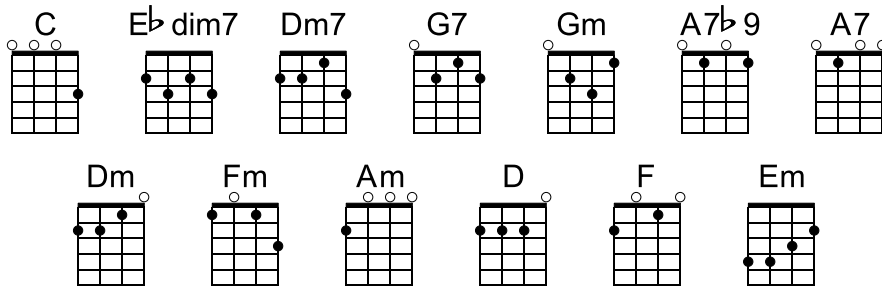

I'll Be Home For Christmas - Gannon and Kent

arranged by G. Heistek www.UkuleleInTheDark.com

♩ = 120

Ukulele

1 C Eb dim7 Dm7 G7 Gm A7b9 A7 Dm

mf
I'll be home for Christ-mas You can count on me

3 2 5 3 3 3 0 3 1 0 2

5 Fm G7 C Am D Dm G7

Please have snow and mis- tle- toe And pres- ents by the tree

2 0 3 1 0 3 3 2 5 5 2 2 0

9 C Eb dim7 Dm7 G7 Gm A7b9 A7 Dm

Christ- mas eve will find me Where the love light gleams

3 2 5 3 3 3 0 3 1 0 2

13 F Fm Em A7 Dm7 G7 C

I'll be home for Christ- mas If on- ly in my dreams

5 3 5 3 3 0 0 5 7 3 5 3